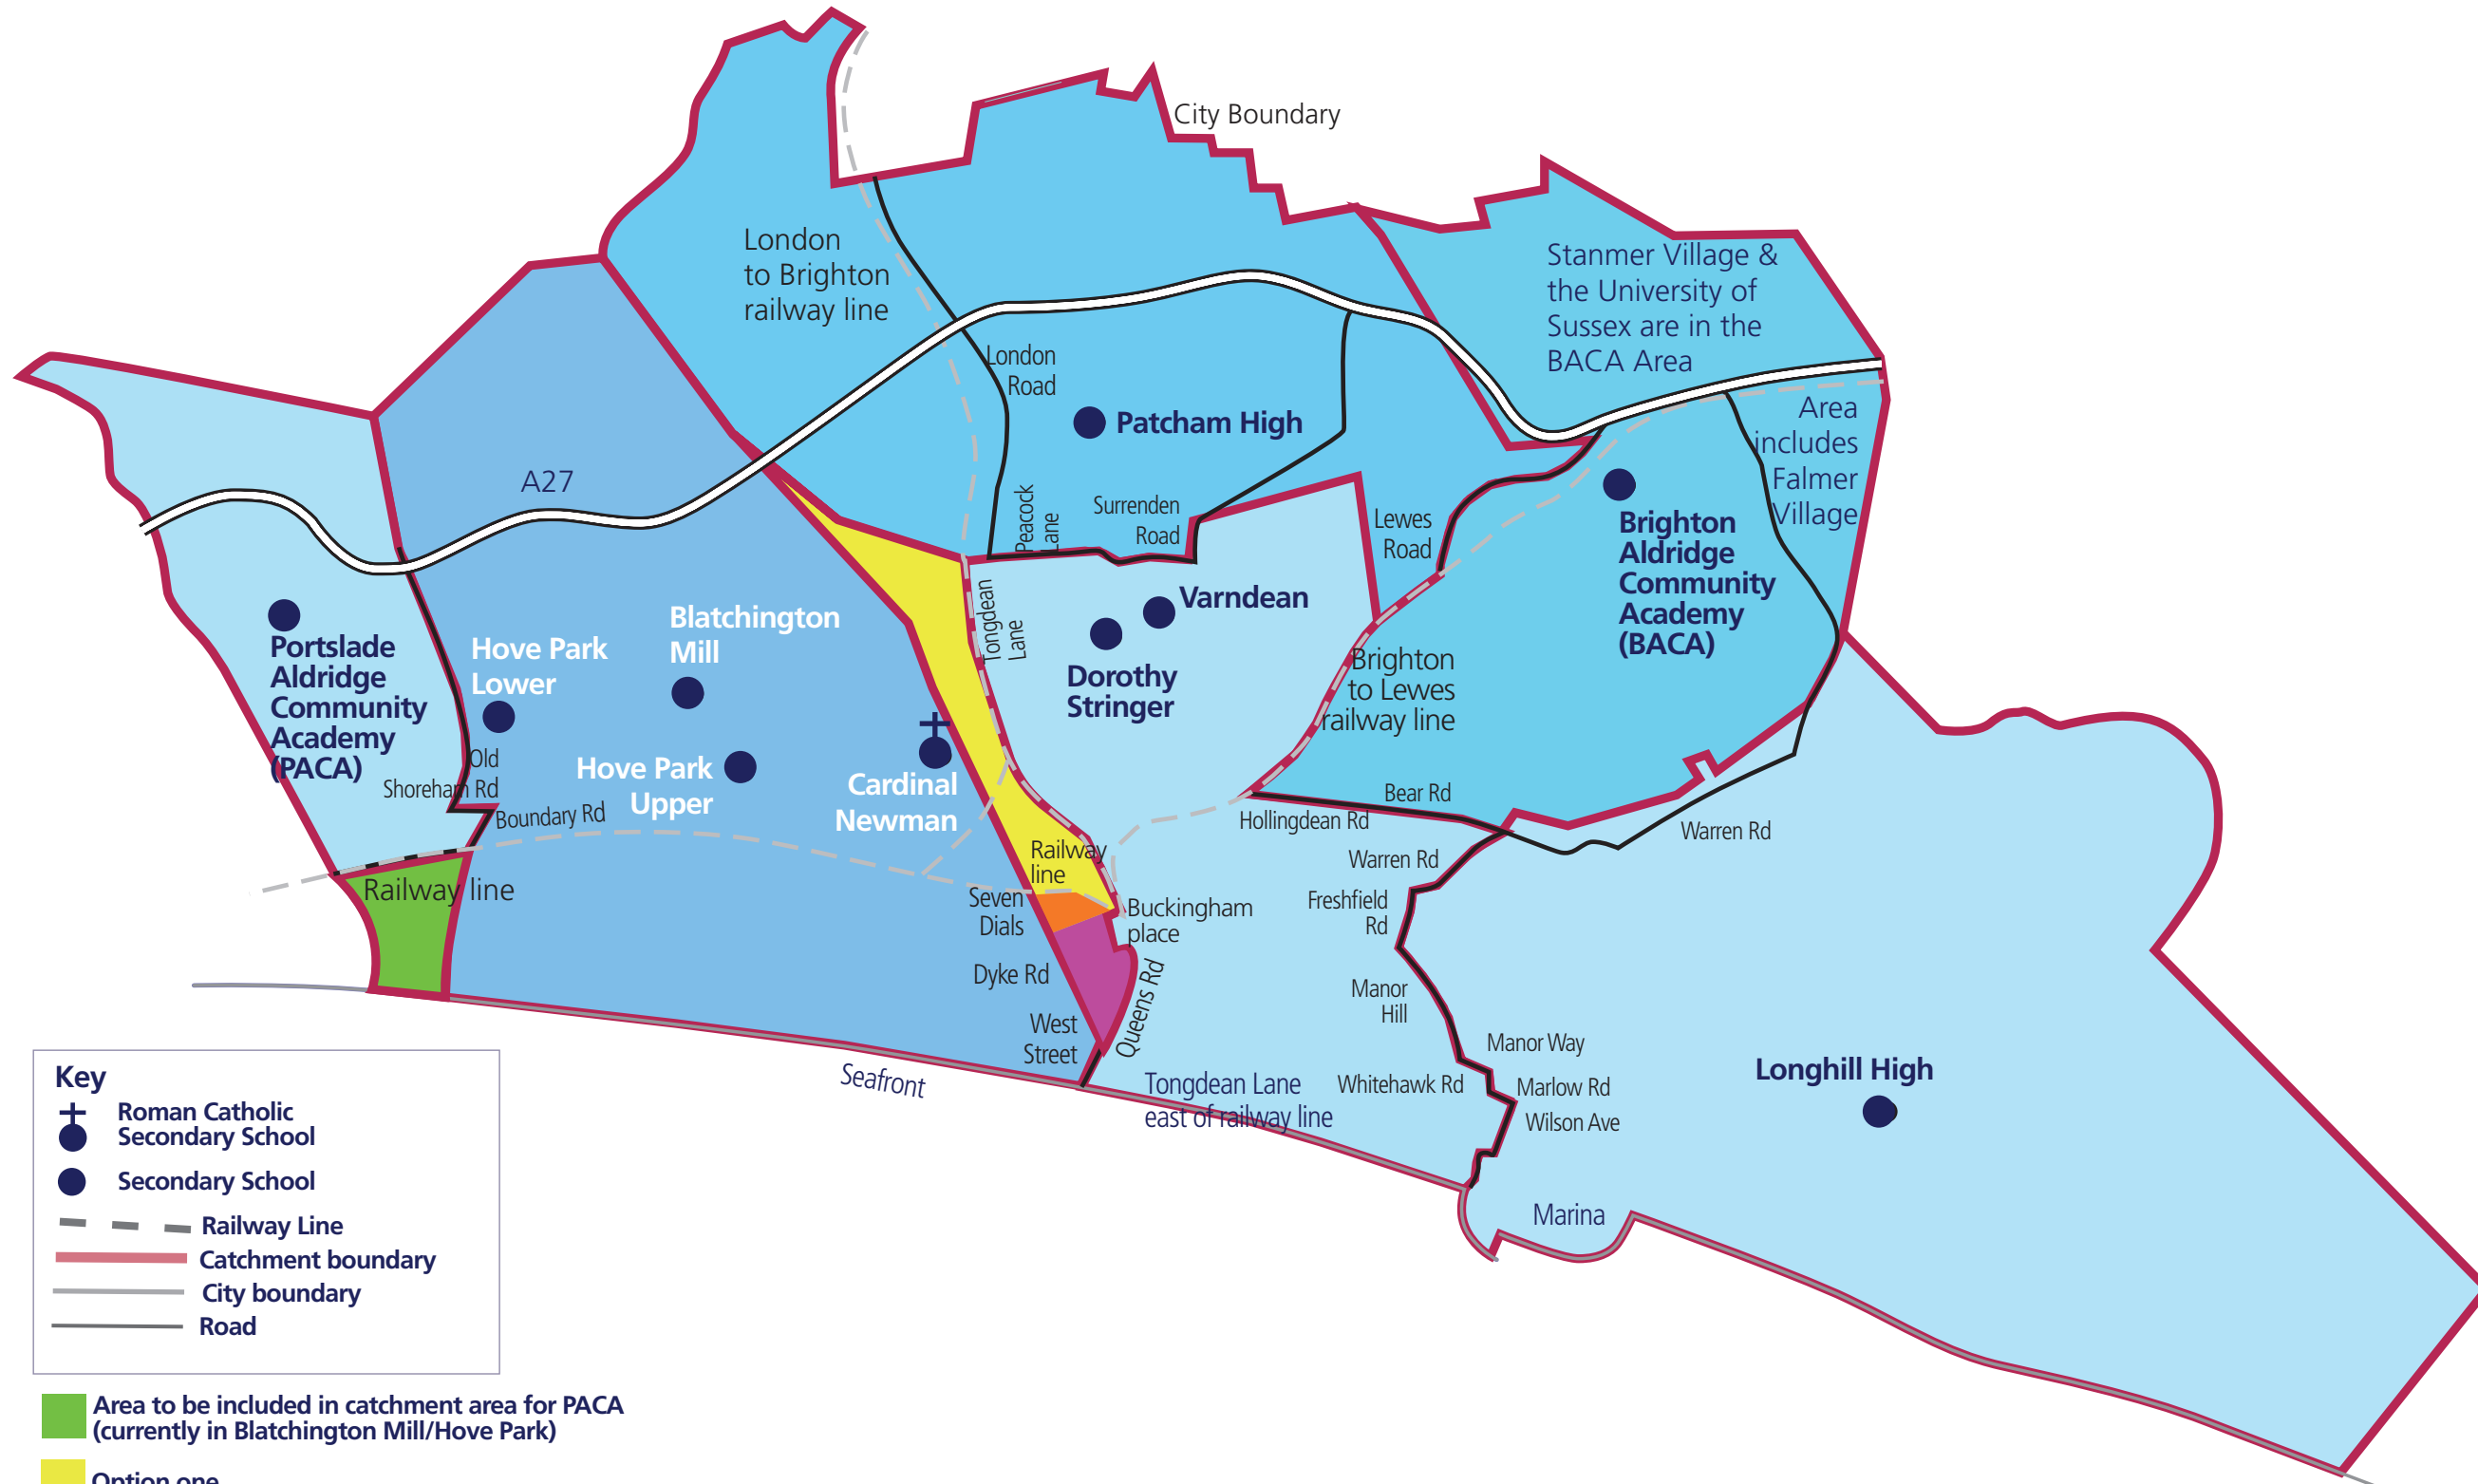

# Proposed changes to Secondary School Catchment areas

**Key**

- ✚ Roman Catholic Secondary School
- Secondary School
- Railway Line
- Catchment boundary
- City boundary
- Road

Area to be included in catchment area for PACA (currently in Blatchington Mill/Hove Park)

- Option one
- Option two
- Option three

Areas to be included in catchment area for Dorothy Stringer/Vardean (currently in Blatchington Mill/Hove Park)